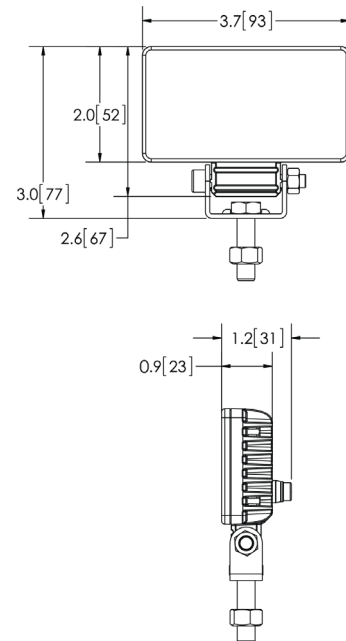

WORKLAMPS

EW2019 SERIES

Rectangular LED

These compact worklamps offer the latest technology and very brightest white light for your application. The EW2019 Series flood beam patterns provide extremely high light intensity despite their small size. With three shapes to choose from, these high-voltage LED models offer a long and maintenance free life expectancy coupled with extremely low amp draw.

Models

PART NO.	VOLTAGE	AMPS	RAW LUMENS	EFFECTIVE LUMENS	TYPE
EW2019	12-24	0.4	600	550	Flood
EW2019-P	Package in pairs				

Features and Benefits

- Seven 3-watt LEDs
- 12-80 VDC
- Compact design
- Aluminum heatsink housing
- Polycarbonate lens
- Zinc plated steel mounting bracket

Dimensions

Beam Pattern